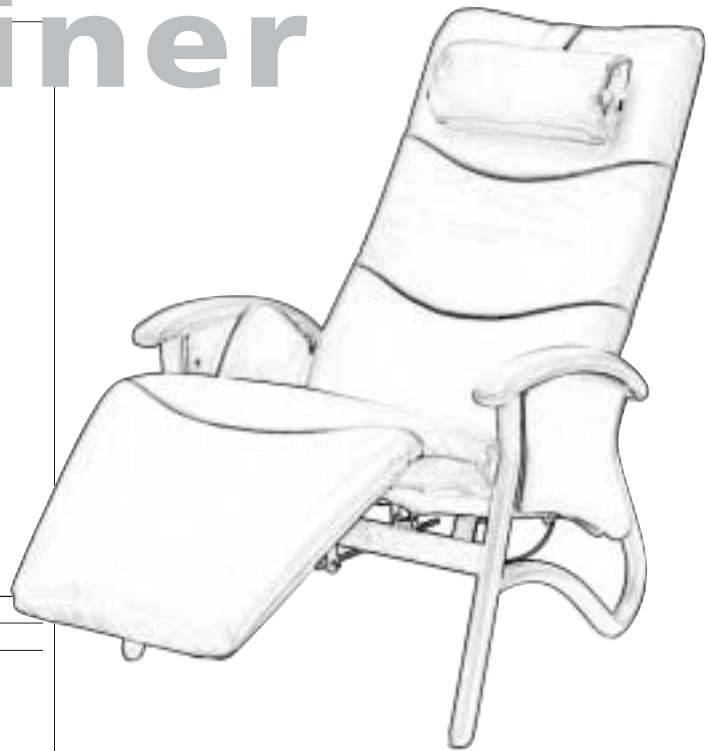

BackSaver™

sonsie
recliner

sonsie recliner

FINISHES

Metal: Black
Upholstery:
Leather: Tan, Black

SONSIE RECLINERS

#6020

	Tall # 6020TCM
Leather (Black)	\$995.00
Leather (Tan)	\$995.00

DIMENSIONS

#6020

	Tall (5'10" to 6'6")
Legrest Length	19"
Legrest Width	16"
Arm Cap Width	3"
Arm from Seat	7"
Arm Height (floor)	23"
Overall Height (upright)	47"
Overall Width	29"
Overall Depth (upright)	47"
Overall Depth (reclined)	66"
Seat Back Height	36"
Seat Back Width	22"
Seat Width	22"
Seat Depth	19"
Seat Height (floor)	16"
Wall Clearance	22"
Weight Limit	275 lbs.
Weight	70 lbs.

PACKAGING / SHIPPING

	Tall
Weight (lbs.)	100
Box (in.)	48.5L x 30W x 24H
Remarks	Common Carrier

Economical zero-gravity comfort.

Easy to use braking system.

New pivotal balance for easier motion.

Comfort even in the upright sitting position.

Internal sinuous springs provide a dynamic support for years of relaxation.

The tapered leg rest makes it easier to get in or out of your Sonsie recliner.